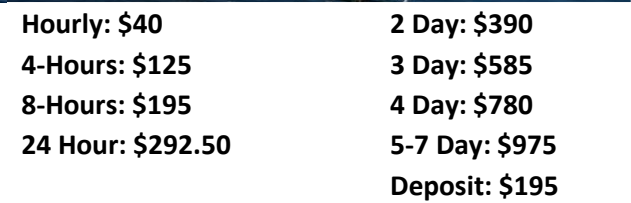

WATERCRAFT RENTAL RATES (March 1 – Thursday of Memorial Weekend/Tuesday after Labor Day – October 31)

26' Deck Cruiser
Seats 10/V6 Outboard
Fuel Capacity 53 gallons

Hourly: \$60 2 Day: \$650
4-Hours: \$195 3 Day: \$975
8-Hours: \$325 4 Day: \$1,300
24 Hour: \$487.50 5-7 Day: \$1,625
Deposit: \$325

24' Pontoon
Seats 8/60 HP
Fuel Capacity 24 gallons

Hourly: \$55 2 Day: \$550
4-Hours: \$220 3 Day: \$825
8-Hours: \$275 4 Day: \$1,100
24 Hour: \$412.50 5-7 Day: \$1,375
Deposit: \$275

17' MX780/Seats 5/60 HP/Fuel Capacity 12 gal

17' Campion/Seats 5/60 HP/Fuel Capacity 26 gal

Hourly: \$40 2 Day: \$390
4-Hours: \$125 3 Day: \$585
8-Hours: \$195 4 Day: \$780
24 Hour: \$292.50 5-7 Day: \$975
Deposit: \$195

Discovery 169 Canoe
Seats 3 Adults or
2 Adults/1 Child
Max Load 1,350 lbs

Hourly: \$15 2 Day: \$130
4-Hours: \$60 3 Day: \$195
8-Hours: \$65 4 Day: \$260
24 Hour: \$97.50 5-7 Day: \$300
Deposit: \$65

Twin Heron Tandem Kayak
Seats 2 Adults or
1 Adult/1 Child
Max Load 450 lbs

Hourly: \$20 2 Day: \$170
4-Hours: \$80 3 Day: \$255
8-Hours: \$85 4 Day: \$340
24 Hour: \$127.50 5-7 Day: \$400
Deposit: \$85