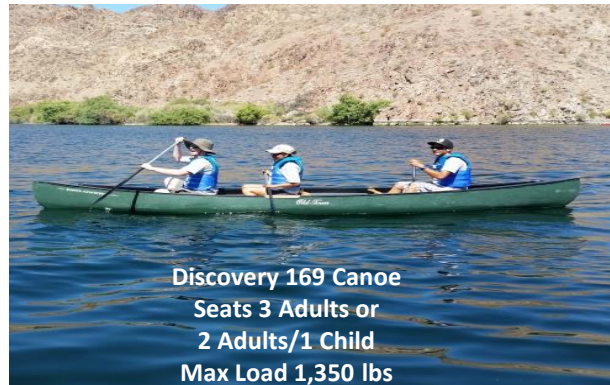

WATERCRAFT RENTAL RATES (March 1 – Thursday of Memorial Weekend/Tuesday after Labor Day – October 31)

26' Deck Cruiser
Seats 10/V6 Outboard
Fuel Capacity 53 gallons

Hourly: \$60 2 Day: \$650
4-Hours: \$195 3 Day: \$975
8-Hours: \$325 4 Day: \$1,300
24 Hour: \$487.50 5-7 Day: \$1,625
Deposit: \$325

17' Campion/Seats 5/60 HP/Fuel Capacity 26 gal

Hourly: \$40 2 Day: \$390
4-Hours: \$125 3 Day: \$585
8-Hours: \$195 4 Day: \$780
24 Hour: \$292.50 5-7 Day: \$975
Deposit: \$195

Discovery 169 Canoe
Seats 3 Adults or
2 Adults/1 Child
Max Load 1,350 lbs

Hourly: \$15 2 Day: \$130
4-Hours: \$60 3 Day: \$195
8-Hours: \$65 4 Day: \$260
24 Hour: \$97.50 5-7 Day: \$300
Deposit: \$65

Twin Heron Tandem Kayak
Seats 2 Adults or
1 Adult/1 Child
Max Load 450 lbs

Hourly: \$20 2 Day: \$170
4-Hours: \$80 3 Day: \$255
8-Hours: \$85 4 Day: \$340
24 Hour: \$127.50 5-7 Day: \$400
Deposit: \$85

**Loon 111 Kayak/
Twister Sit-On-Top Kayak**
Seats 1 Adult
Max Load 225 lbs

Hourly: \$10 2 Day: \$90
4-Hours: \$40 3 Day: \$135
8-Hours: \$45 4 Day: \$180
24 Hour: \$67.50 5-7 Day: \$200
Deposit: \$45

BOAT RENTALS